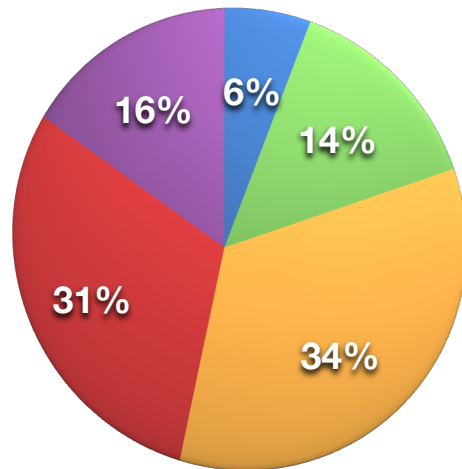

Comparison of spring and summer rates for locum pharmacists. (2009)

Average hourly rate (£)	1 Apr 2009	1 Aug 2009
Under £20	6	6
£21-22	14	10
£23-24	35	26
£25	32	31
Over £25	16	26
Total	103	99

April 2009 average pay rates