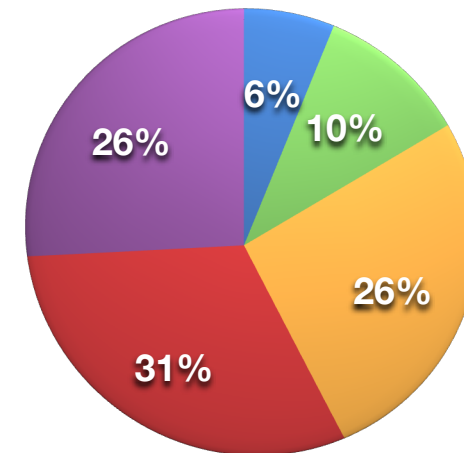

August 2009 average pay rates